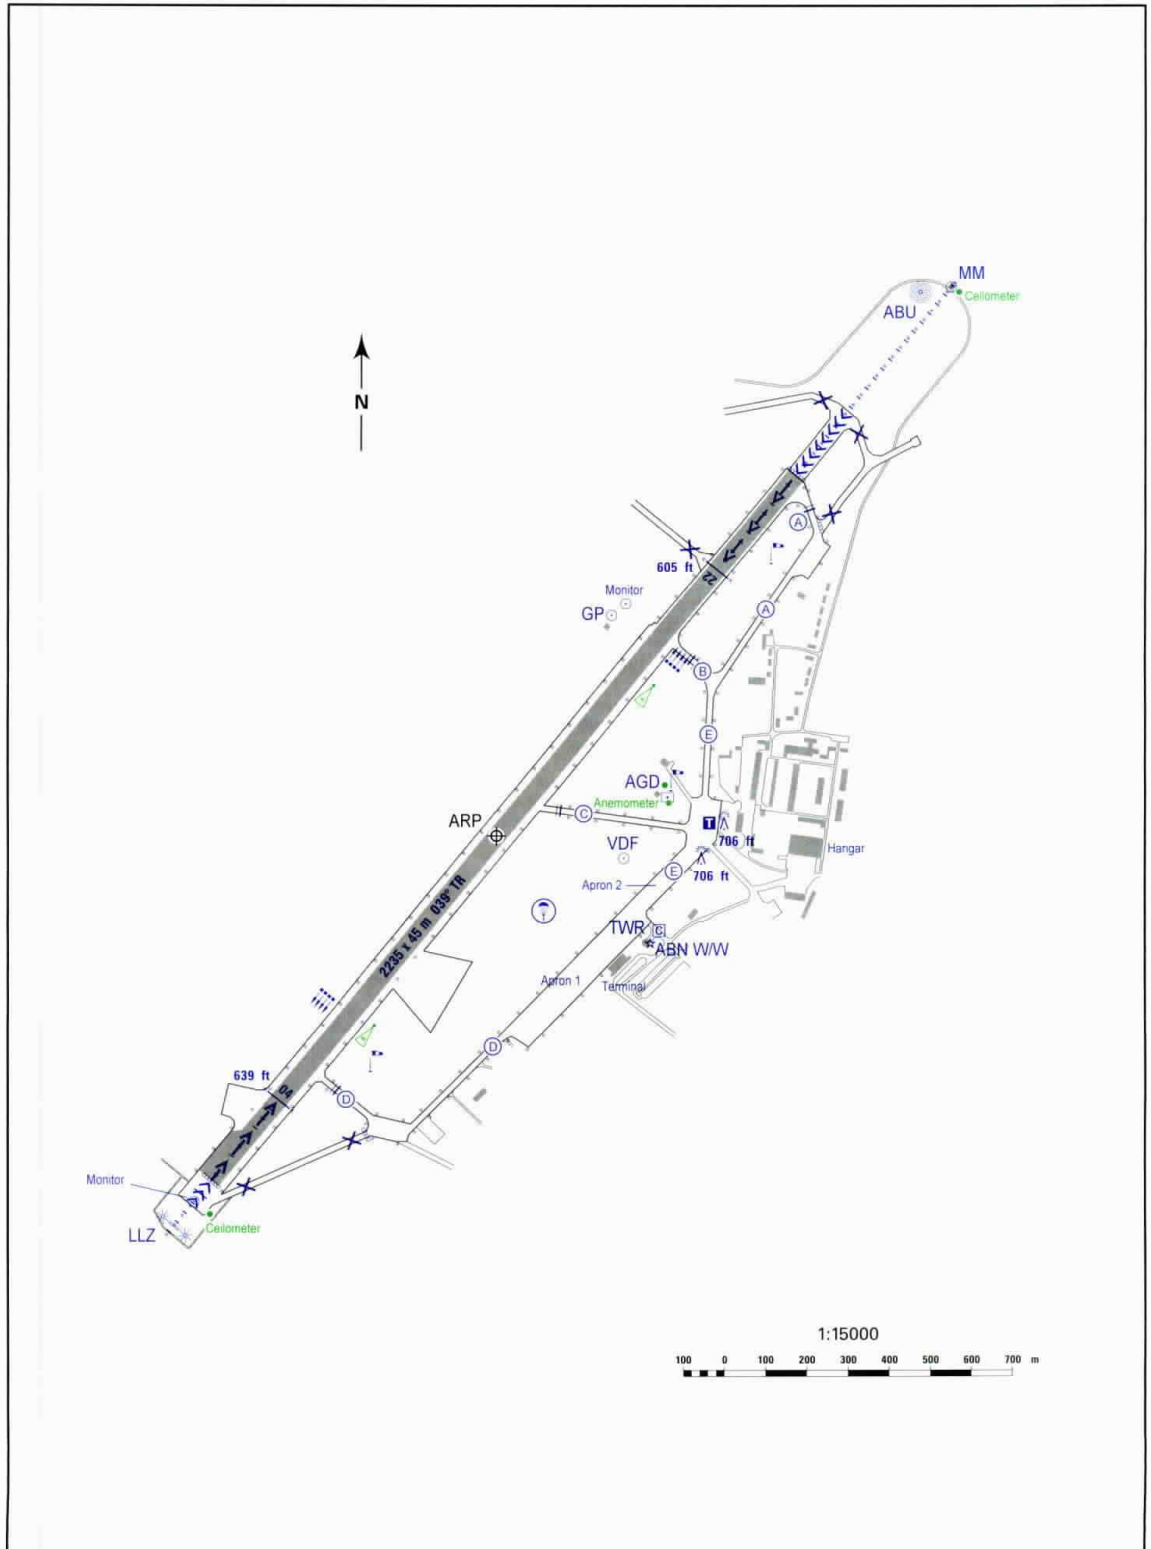

FLUGPLATZKARTE - ICAO
AERODROME CHART - ICAO

ARP	626 ft	AERODROME
N	50° 58' 54.54"	ELEVATION
E	012° 30' 22.90"	640 ft

ALTENBURG-NOBITZ

Correction: RWY extended, LLZ, Monitor, Take-off pos. 04 removed